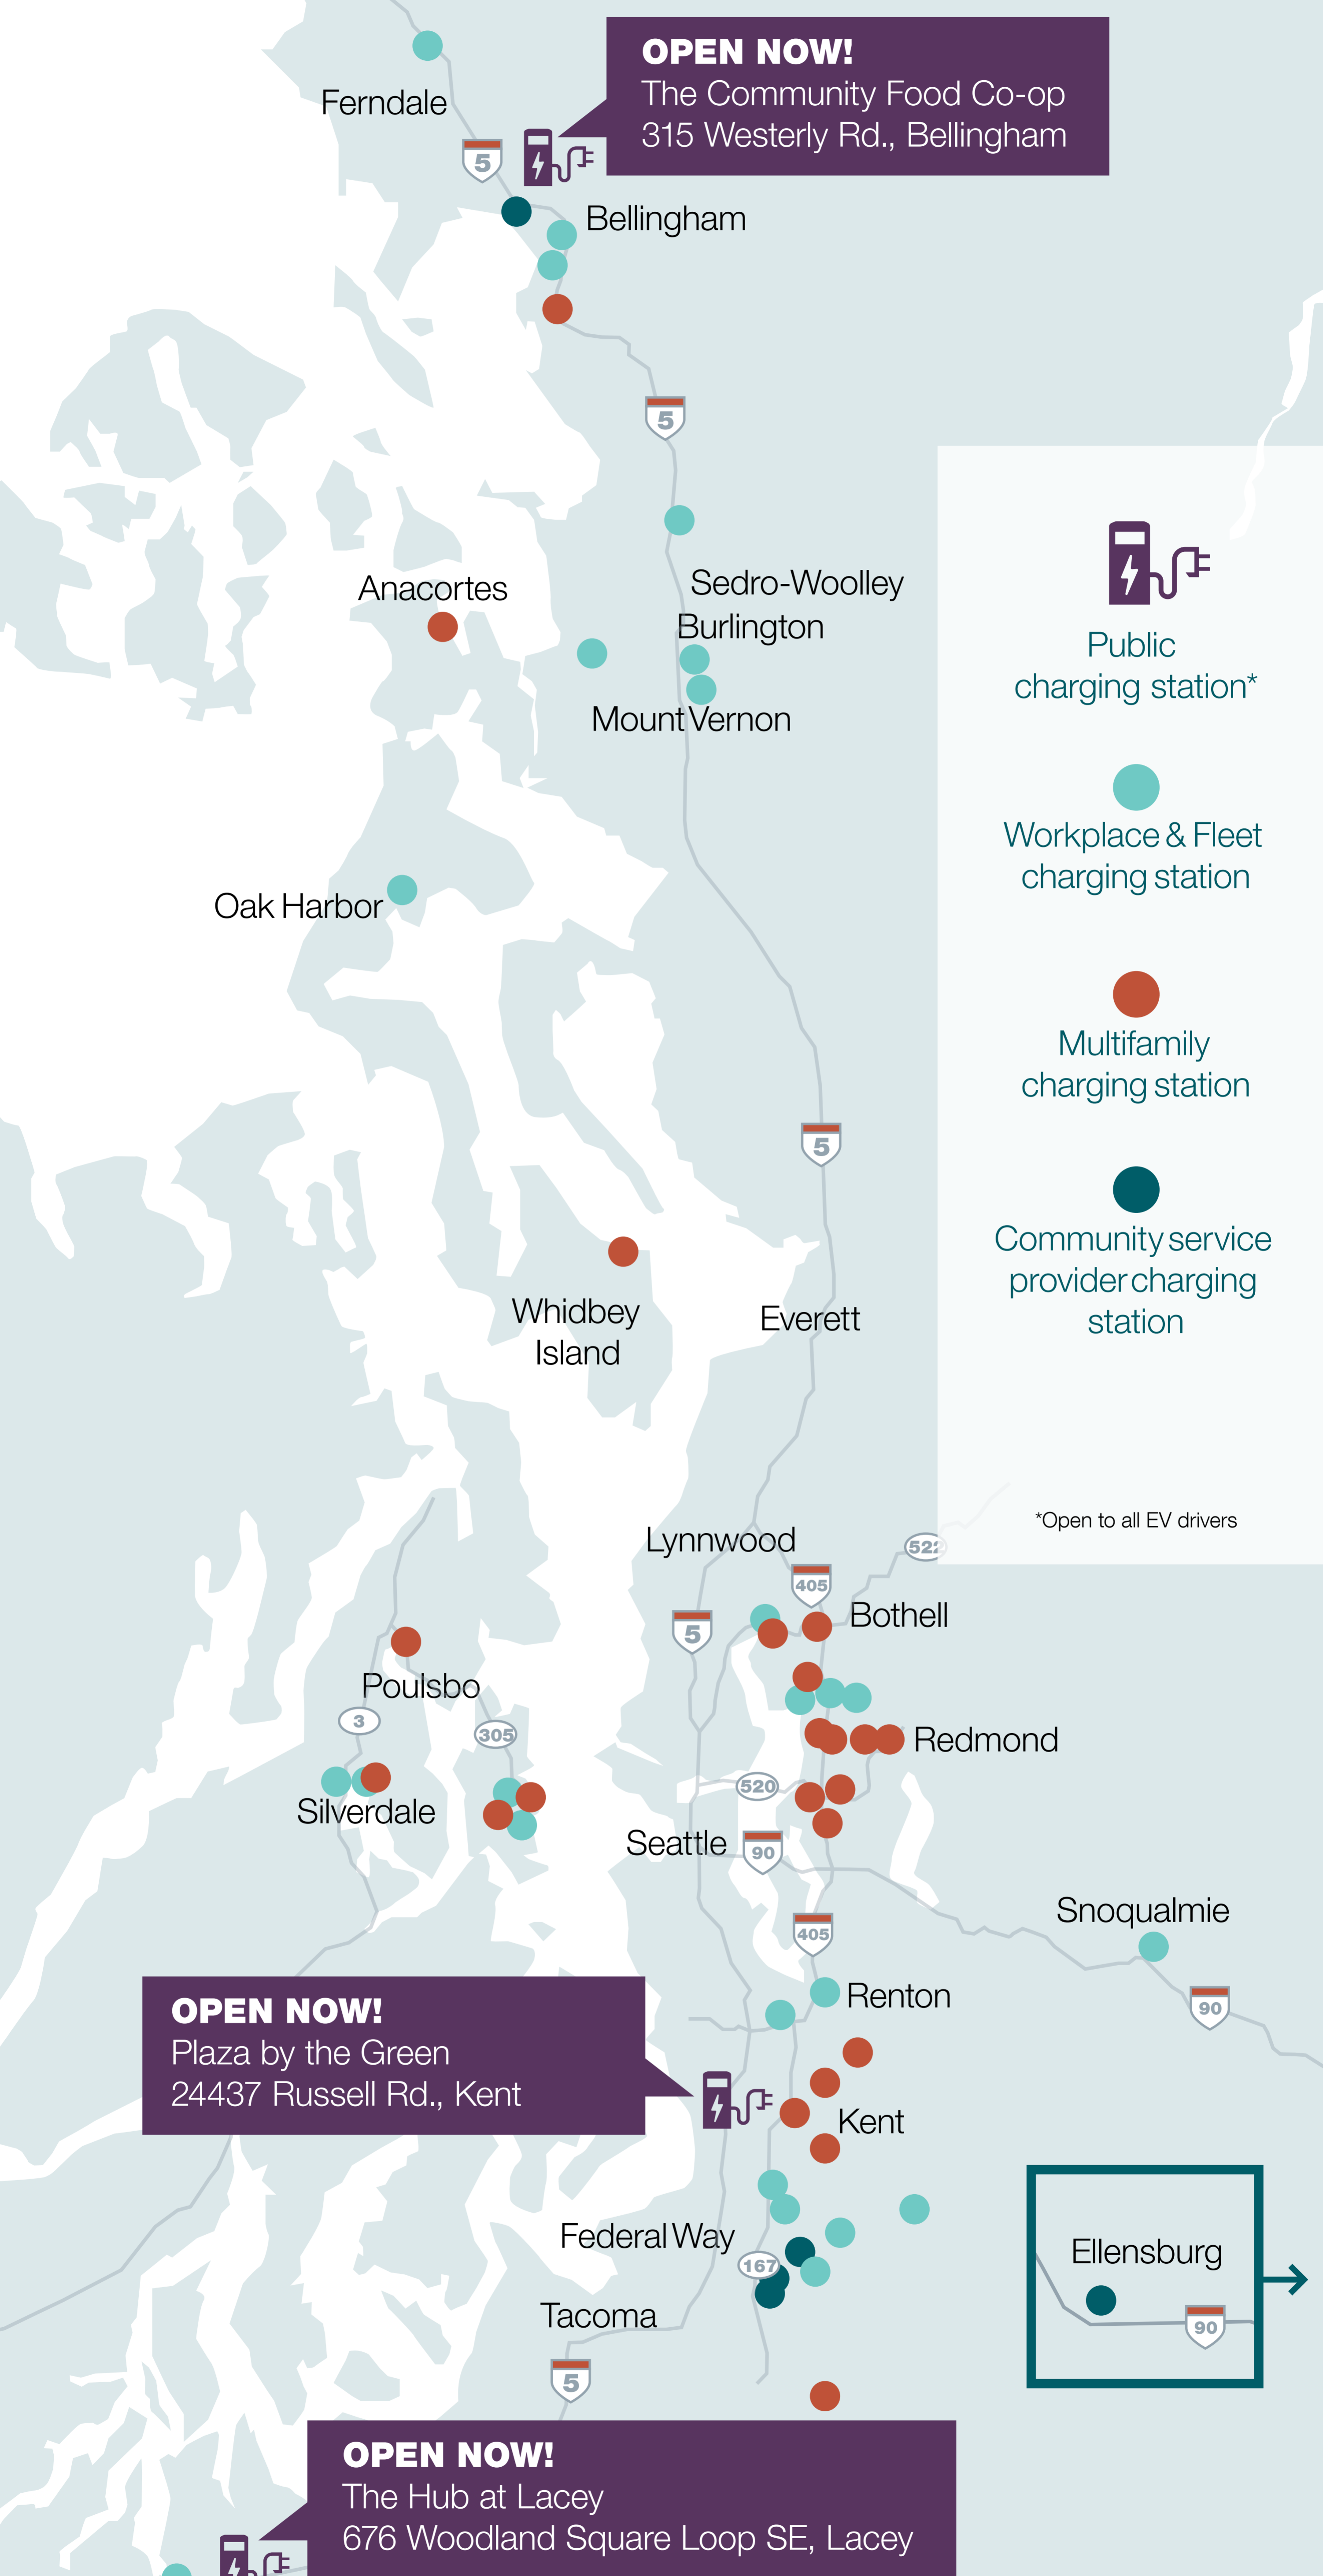

# PSE Up & Go Electric's EV charging network

**OPEN NOW!**  
The Community Food Co-op  
315 Westerly Rd., Bellingham

**OPEN NOW!**  
Plaza by the Green  
24437 Russell Rd., Kent

**OPEN NOW!**  
The Hub at Lacey  
676 Woodland Square Loop SE, Lacey

  
Public charging station\*

  
Workplace & Fleet charging station

  
Multifamily charging station

  
Community service provider charging station

\*Open to all EV drivers

  
Ellensburg

Olympia